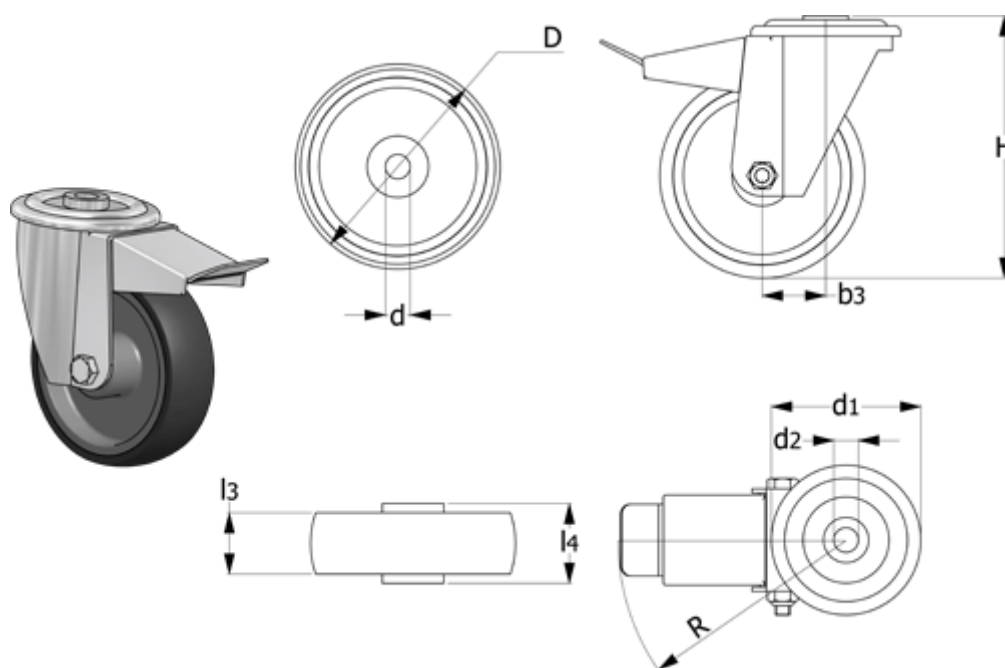

Data Sheet

Article number: 2314452751

Description: E+G Thermoplastic wheel 452751
RE.G1-080-FBF turning plate w/brake

Measures

b3	= 39	l3	= 30
Code	= 452751	l4	= 39
d	= 12	R	= 120
D	= 80	Rolling resistance (N)	= 700
d1	= 73	Type	= RE.G1-080-FBF
d2	= 12		
Dynamic load (N)	= 700		
g	= 710		